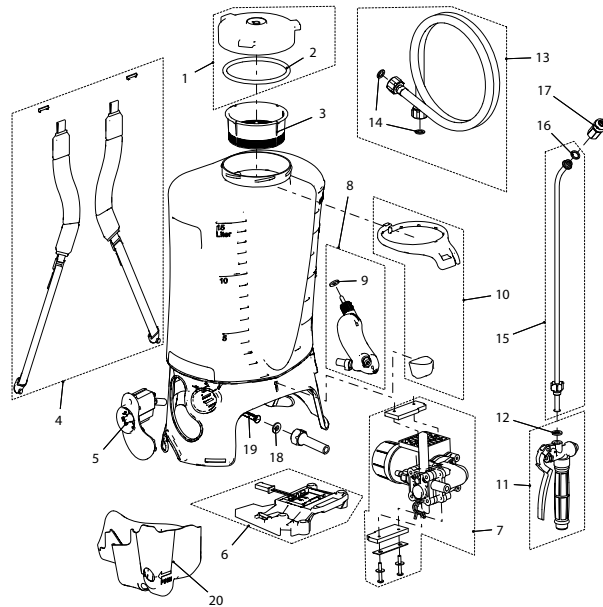

REC 15 PZ1

REC 15 PZ1		11952401	210421
<b>Accessories (Pictures see page 43 ff)</b>			
	Vario Gun, stepless variable one-hand operation from mist to jet	11558501	100821
	Floodjet nozzle 1.6 mm, blue (Herbicide nozzle)	10501803-SB	100241
	Telescopic extension tube 0.5 - 1 m, alu. eloxadized, thread G1/4"e on both sides	10985204	030104
	Telescopic extension tube 1 to 2 m, alu. eloxadized, thread G1/4"e on both sides	10985201	100456
	Extension tube straight 1 m, brass, thread G1/4"-G1/4"e	10960601	100463
	Oval spray hood, white, for controlled area spraying, to screw	10501606	100906
	Spray boom, aluminium, max. 12 bar, to screw, with 4 fanjet nozzles	11889501-SB	040677
	Duro mist nozzle 1.65 mm for white washing	28502325-SB	100364
<b>No</b>	<b>Gasket set consisting of:</b>	11955001	400518
2	Gasket 108x7		
9	Gasket 15x5.5x2		
12	Gasket 11.9x7x1.5		
14	Gasket 17x11x1.5		
16	Gasket 17x12.7x2		
18	Gasket 15x7x1.5		
19	Filter		
<b>Nr.</b>	<b>Spare parts</b>		
1	Lid assy. ø137 mm	10397202-SB	151007
3	Filter screen assy.	77009699-SB	151038
4	Carrying belt, pair	11923401	113722
5	Electronics compl.	11924402	210315
6	Battery fixing compl.	11933801	210377
7	Pump and Motor compl..	11949702	210445
8	Air vessel compl.	11933302	210346
10	Spray tube support	11934001	113951
11	Trigger assy. brass	10504018	100999
13	Hose 1.5 m G1/2"-G1/2", oil resistant	11956301	400501
15	Spray tube 50 cm, curved, brass	11370704	700311
16	Gasket 17x12.7x2; 10 pcs per pack	11642403	040035
17	Fanjet nozzle assy. TeeJet 8002 brass	11612810	110561
20	Motor cover assy.	11948701	200101
	Li-ion battery 18 V / 3 Ah	11922101	210230
	Fast charger compl.	11922301	210216